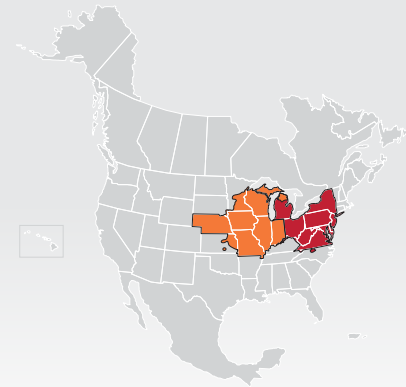

CORE SERVICE AREA

Pickups: 800-747-3401 | pickups@dohrn.com

Customer Service: 800-747-3507 | customerservice@dohrn.com

Rates: 800-747-3506 | rates@dohrn.com

Coverage Areas
■ Dohrn Transfer
■ PITT OHIO
■ Seamless Coverage Across All of North America

■ DOHRN TRANSFER CORE SERVICE ○ DOHRN TRANSFER TERMINAL PITT OHIO TERMINAL

Note: This map is a representation of transit days to major metro areas in these states. For up-to-date, zip-to-zip transit times, please visit the Dohrn Transfer website at www.dohrn.com