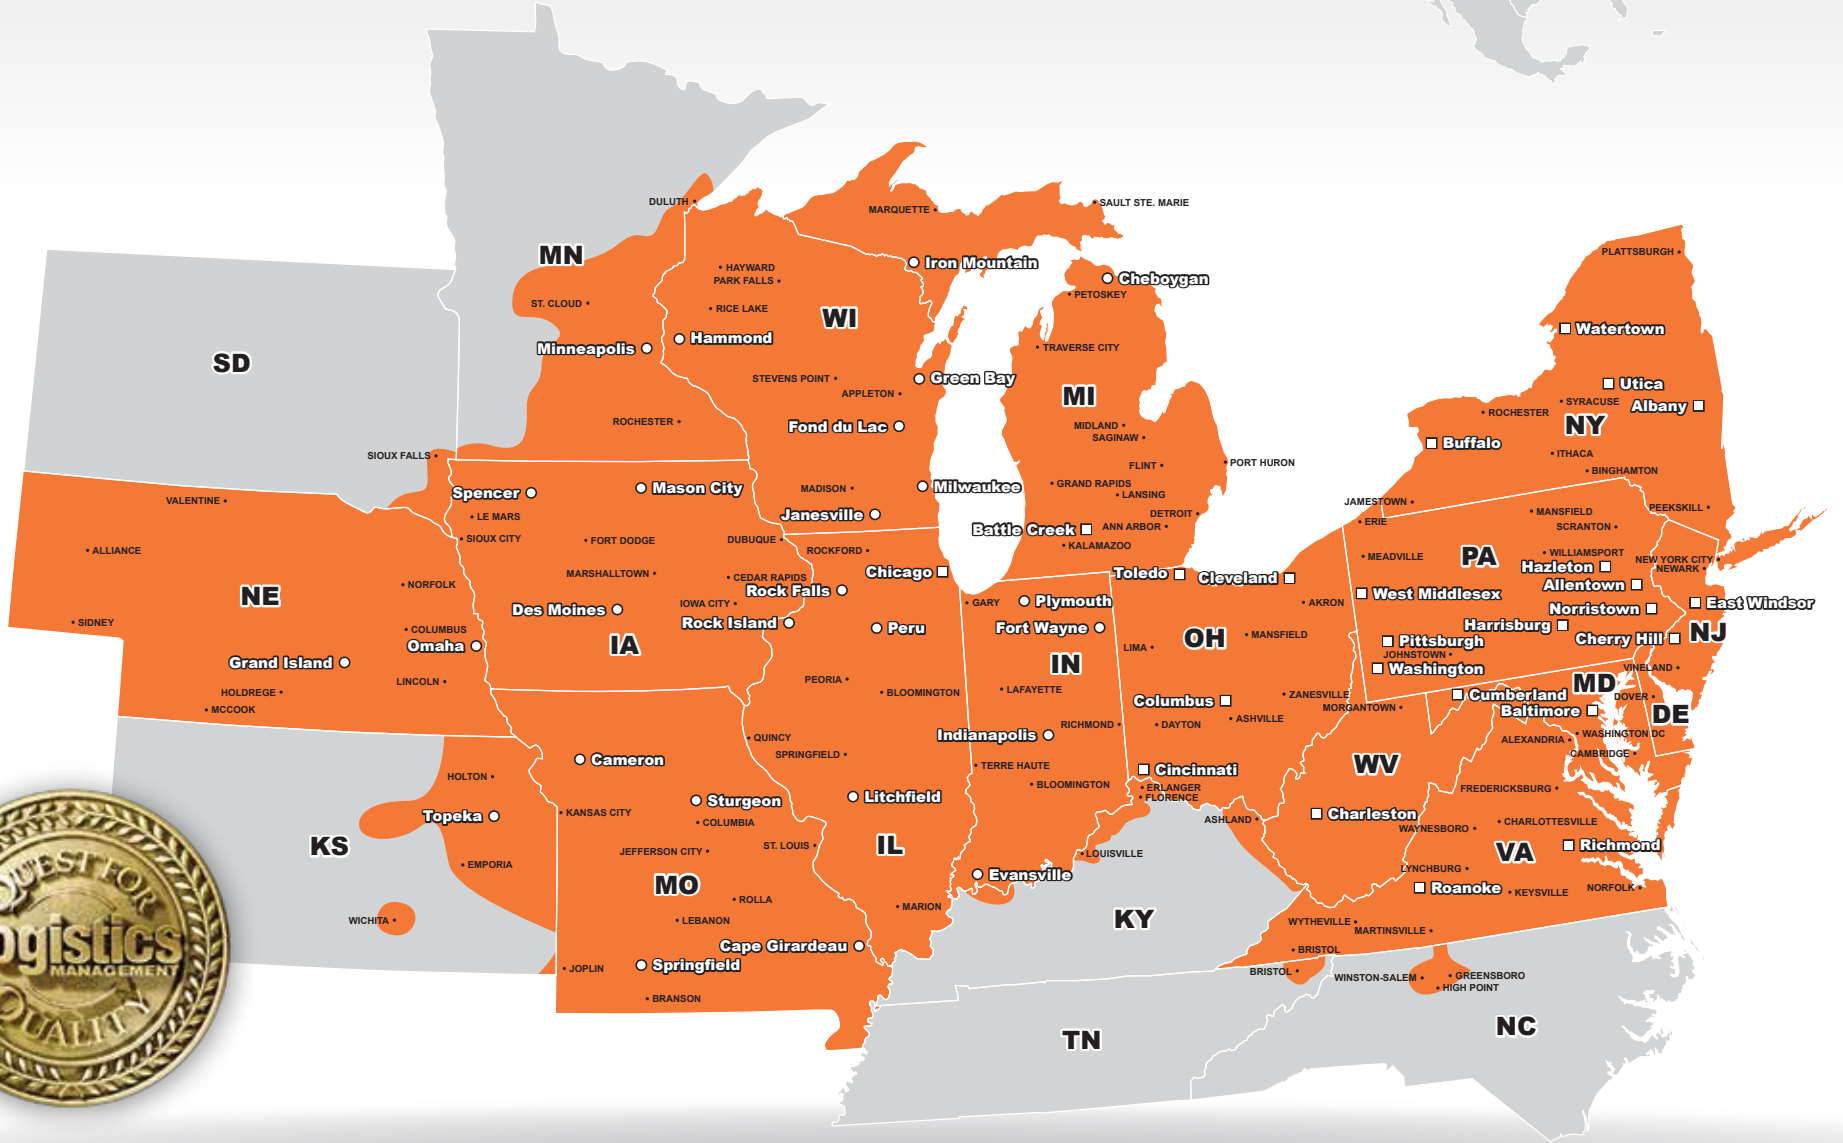

CORE SERVICE AREA

Pickups: 800-747-3401 | pickups@dohrn.com

Customer Service: 800-747-3507 | customerservice@dohrn.com

Rates: 800-747-3506 | rates@dohrn.com

Coverage Areas
■ Dohrn Transfer
■ PITT OHIO
■ Seamless Coverage Across All of North America

■ DOHRN TRANSFER CORE SERVICE ○ DOHRN TRANSFER TERMINAL PITT OHIO TERMINAL

Note: This map is a representation of transit days to major metro areas in these states. For up-to-date, zip-to-zip transit times, please visit the Dohrn Transfer website at www.dohrn.com