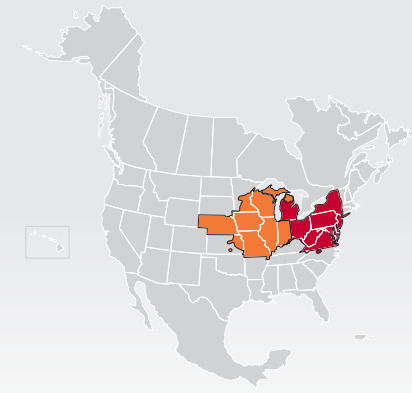

CORE SERVICE AREA

Pickups: 800-747-3401 | pickups@dohrn.com

Customer Service: 800-747-3507 | customerservice@dohrn.com

Rates: 800-747-3506 | rates@dohrn.com

Coverage Areas
■ Dohrn Transfer
■ PITT OHIO
■ Seamless Coverage Across All of North America

■ DOHRN TRANSFER CORE SERVICE
 ○ DOHRN TRANSFER TERMINAL
 PITT OHIO TERMINAL
 △ US SPECIAL DELIVERY TERMINAL

Note: This map is a representation of transit days to major metro areas in these states. For up-to-date, zip-to-zip transit times, please visit the Dohrn Transfer website at www.dohrn.com