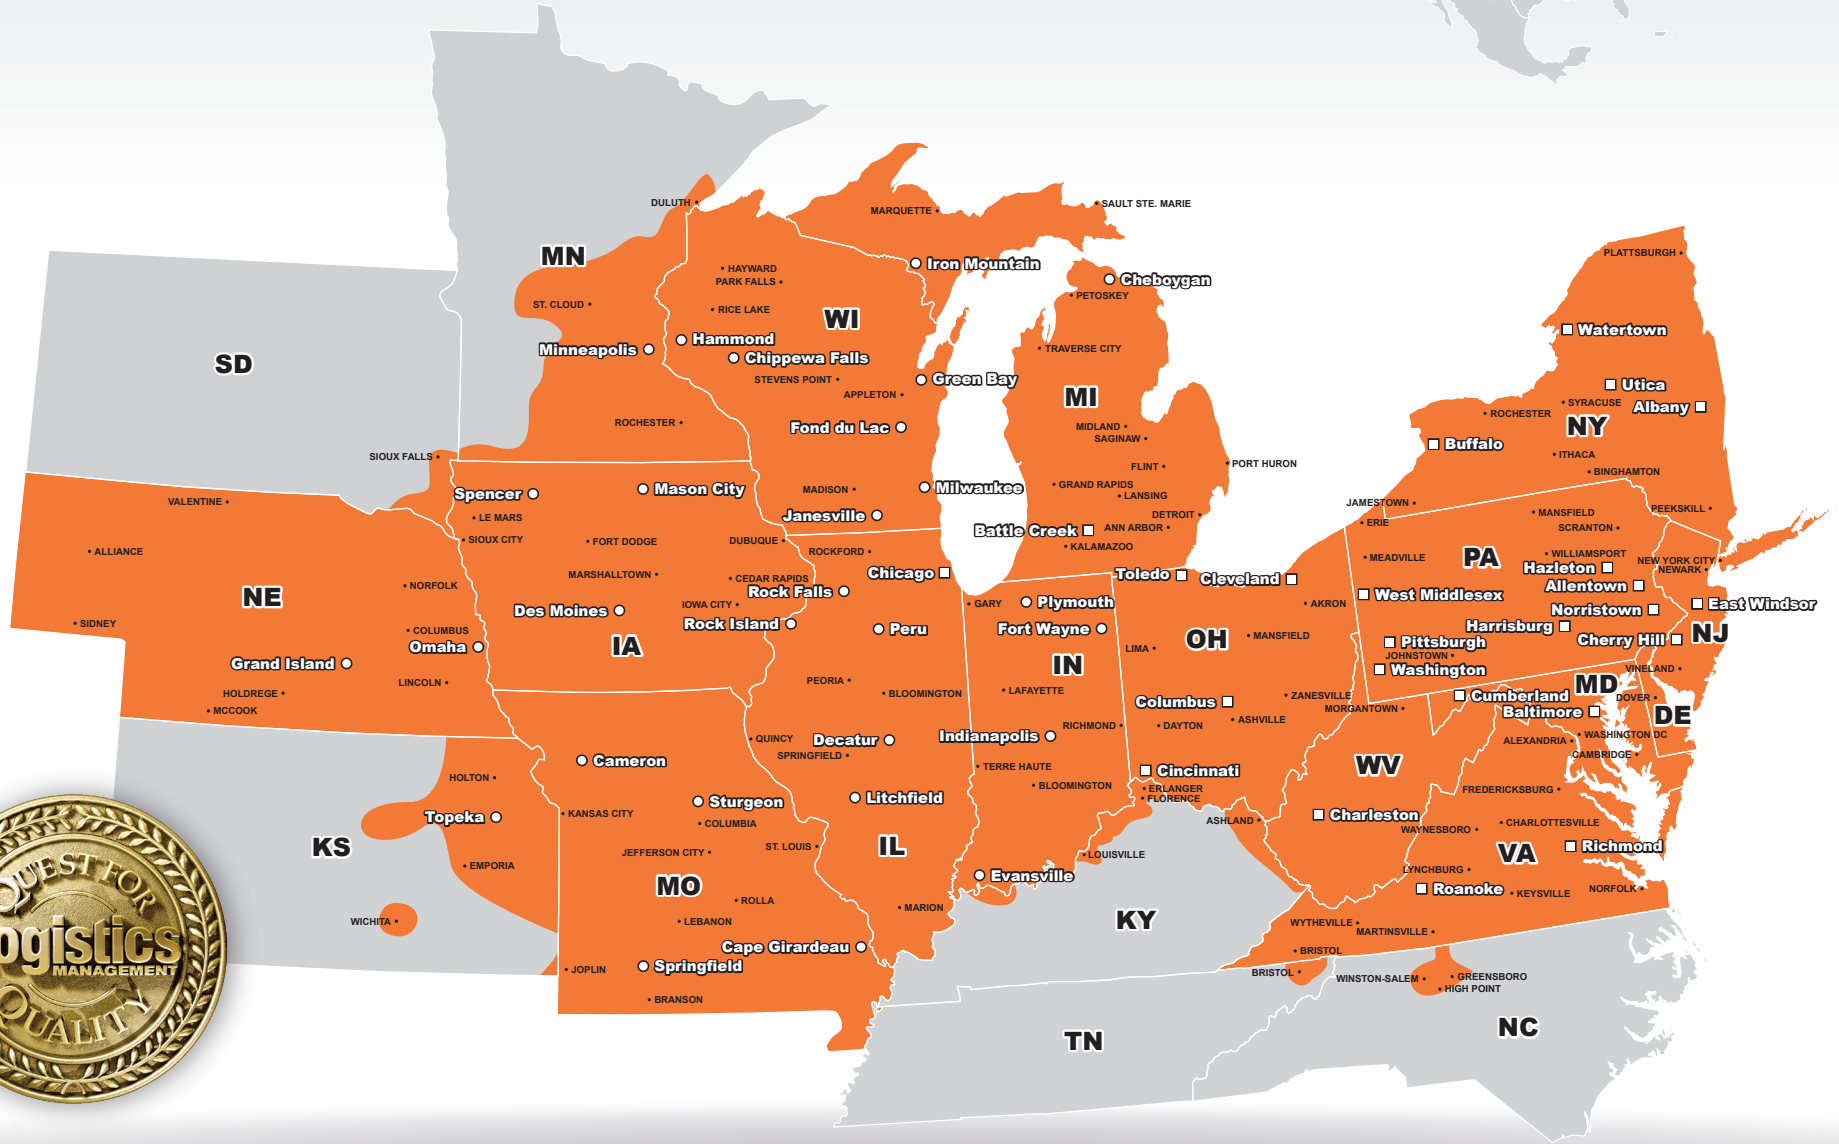

CORE SERVICE AREA

Pickups: 800-747-3401 | pickups@dohrn.com

Customer Service: 800-747-3507 | customerservice@dohrn.com

Rates: 800-747-3506 | rates@dohrn.com

Coverage Areas
■ Dohrn Transfer
■ PITT OHIO
■ Seamless Coverage Across All of North America

■ DOHRN TRANSFER CORE SERVICE
 ○ DOHRN TRANSFER TERMINAL
 PITT OHIO TERMINAL
 △ US SPECIAL DELIVERY TERMINAL

Note: This map is a representation of transit days to major metro areas in these states. For up-to-date, zip-to-zip transit times, please visit the Dohrn Transfer website at www.dohrn.com