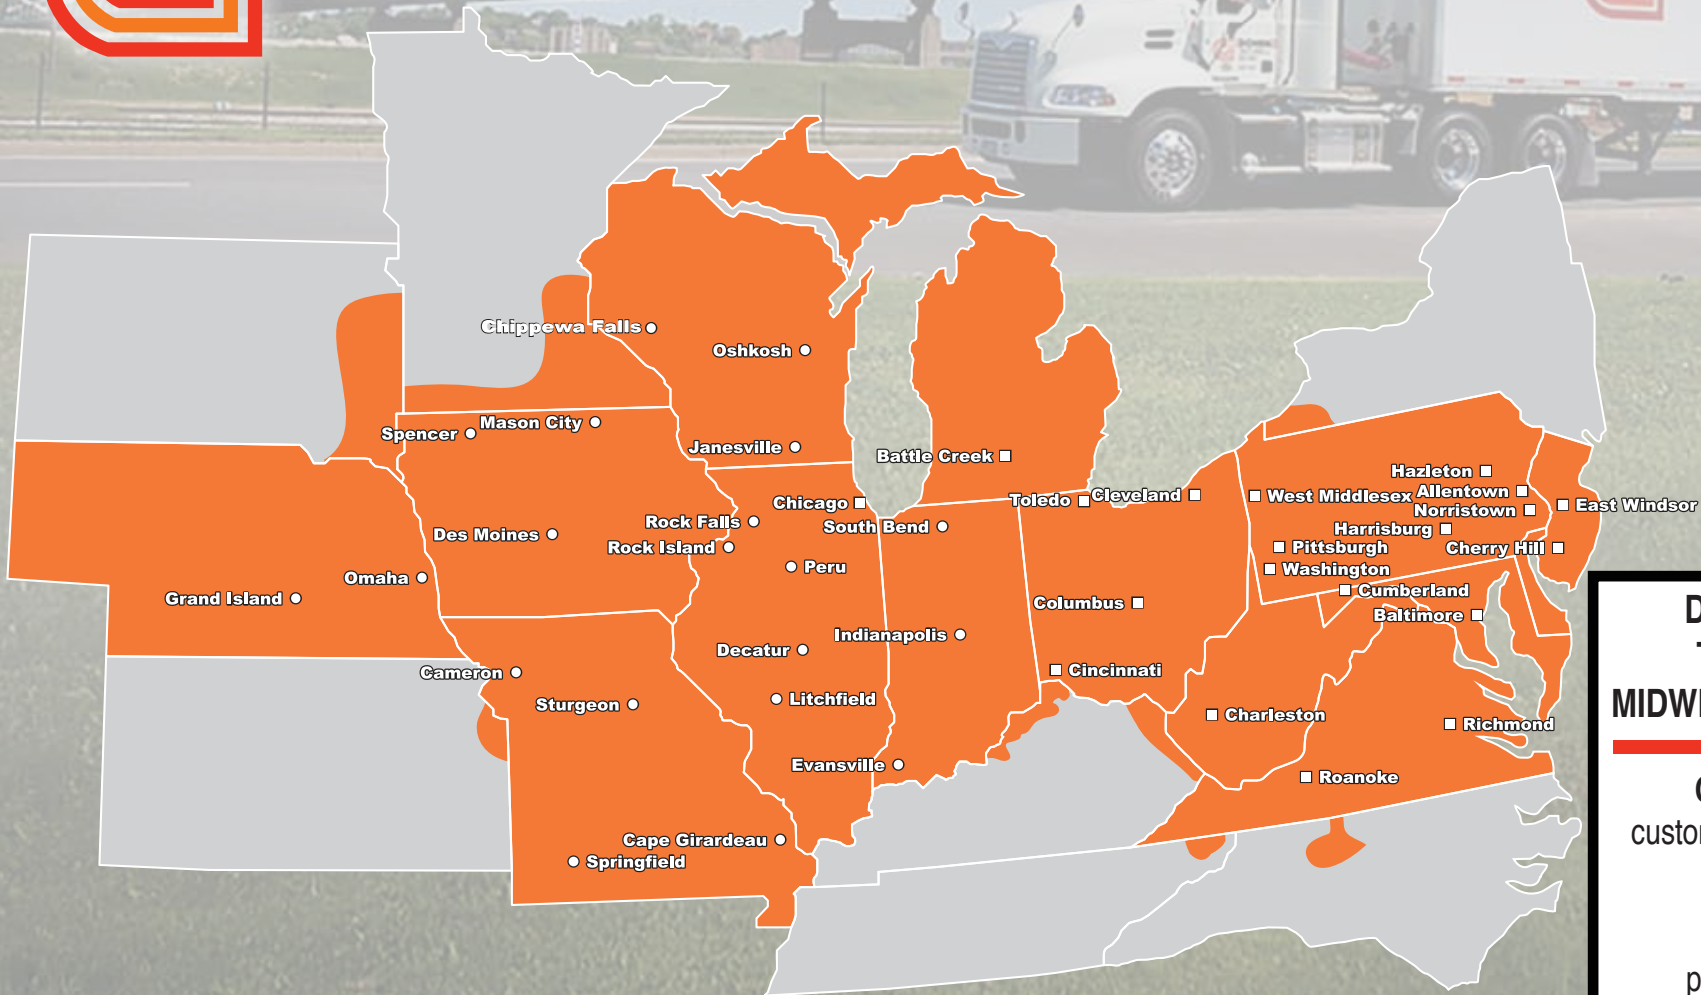

DOHRN
TRANSFER COMPANY

**DIRECT SERVICE
THROUGH THE
MIDWEST & MID-ATLANTIC**

Customer Service
customerservice@dohrn.com
800-747-3507

Pickups
pickups@dohrn.com
800-747-3401

Rates
rates@dohrn.com
800-747-3506