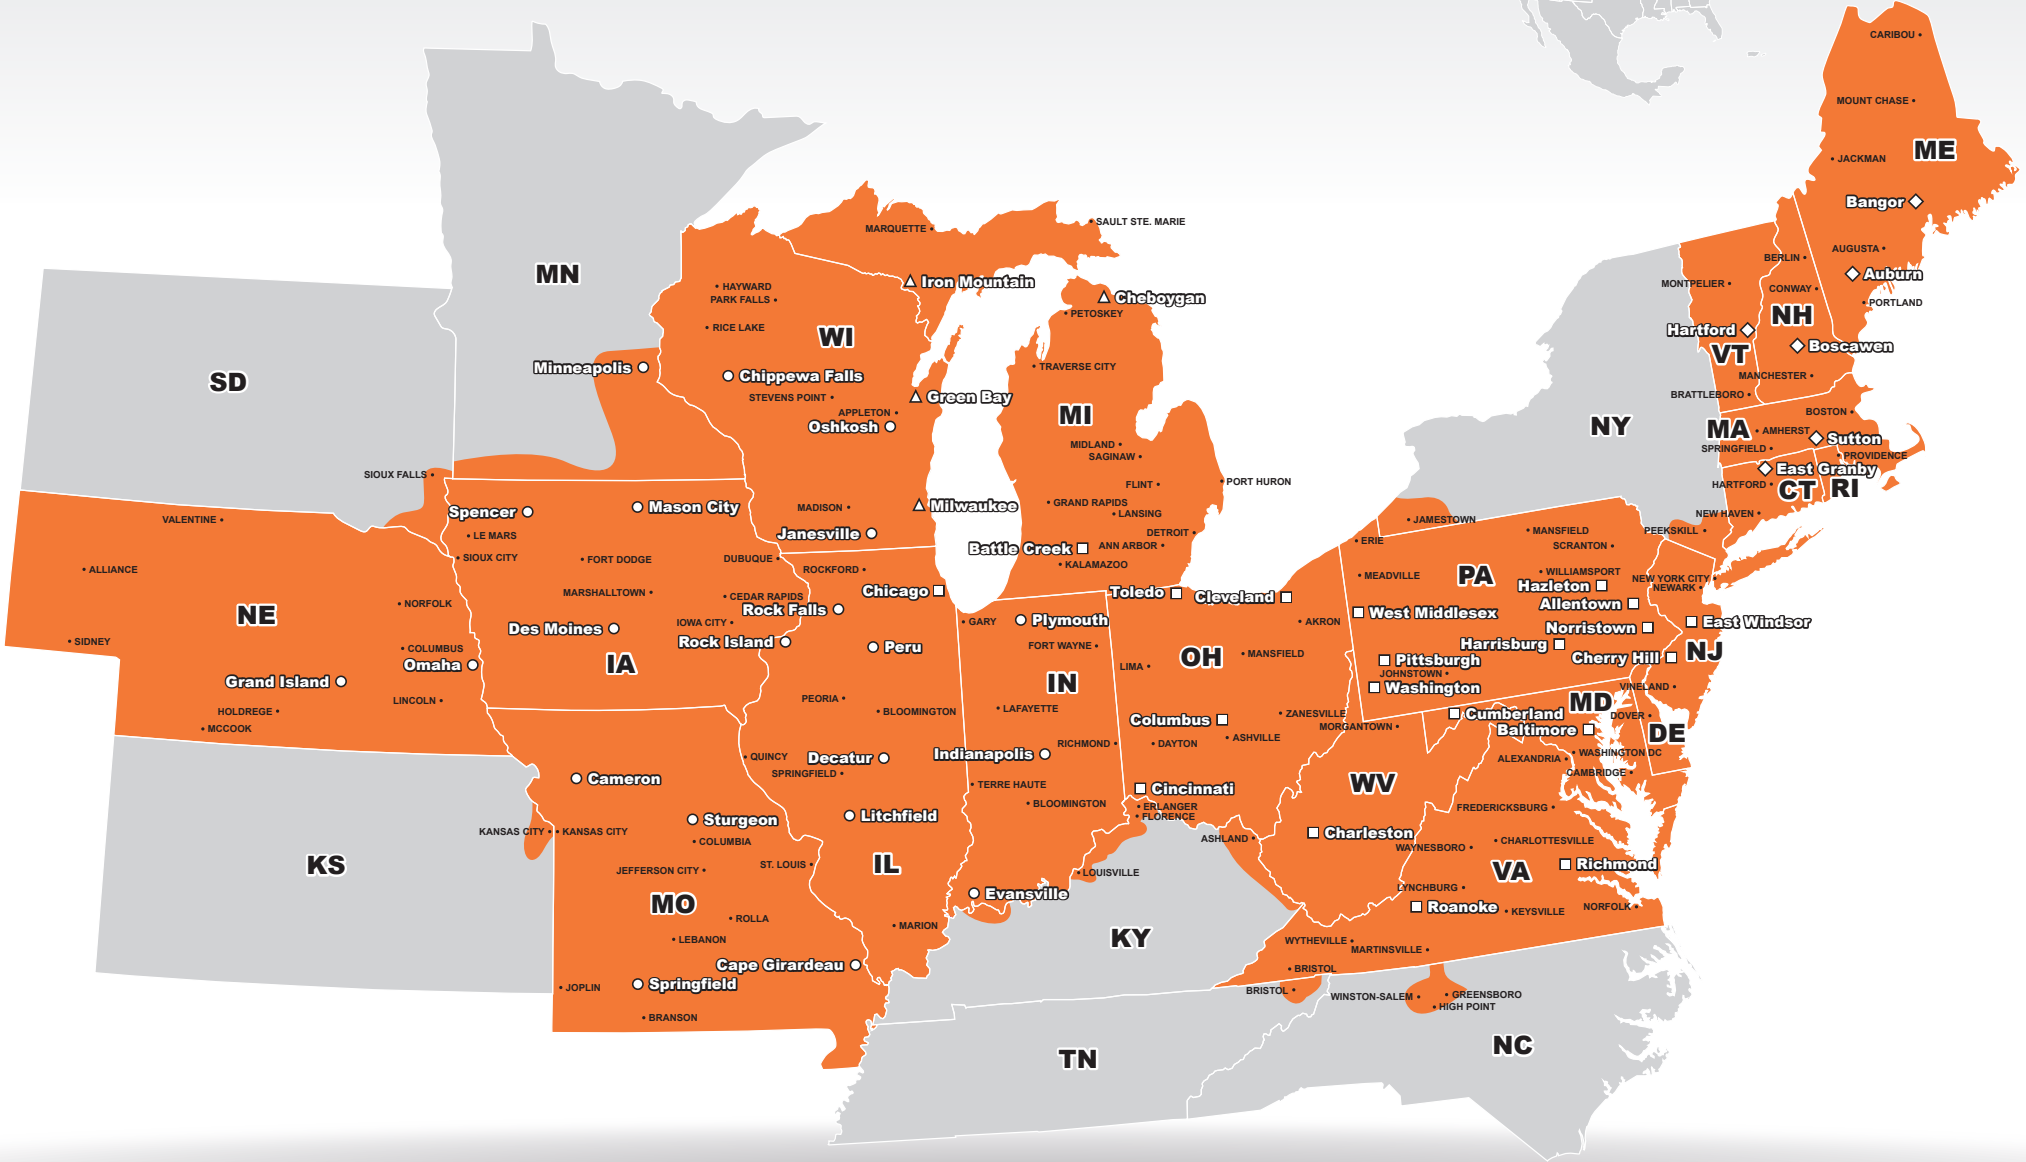

CORE SERVICE AREA

Pickups: 800-747-3401 | pickups@dohrn.com

Customer Service: 800-747-3507 | customerservice@dohrn.com

Rates: 800-747-3506 | rates@dohrn.com

Coverage Areas

- Dohrn Transfer
- PITT OHIO
- Ross Express
- US Special Delivery
- Seamless Coverage Across All of North America

■ DOHRN TRANSFER CORE SERVICE
 ○ DOHRN TRANSFER TERMINAL
 PITT OHIO TERMINAL
 ◇ ROSS EXPRESS TERMINAL
 △ US SPECIAL DELIVERY TERMINAL

Note: This map is a representation of transit days to major metro areas in these states. For up-to-date, zip-to-zip transit times, please visit the Dohrn Transfer website at www.dohrn.com