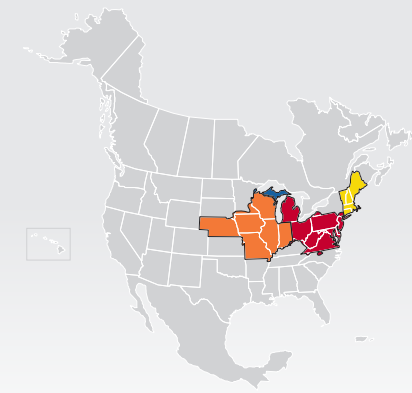

CORE SERVICE AREA

Pickups: 800-747-3401 | pickups@dohrn.com

Customer Service: 800-747-3507 | customerservice@dohrn.com

Rates: 800-747-3506 | rates@dohrn.com

Coverage Areas

- Dohrn Transfer
- PITT OHIO
- Ross Express
- US Special Delivery
- Seamless Coverage Across All of North America

■ DOHRN TRANSFER CORE SERVICE
 ○ DOHRN TRANSFER TERMINAL
 PITT OHIO TERMINAL
 ◇ ROSS EXPRESS TERMINAL
 △ US SPECIAL DELIVERY TERMINAL

Note: This map is a representation of transit days to major metro areas in these states. For up-to-date, zip-to-zip transit times, please visit the Dohrn Transfer website at www.dohrn.com